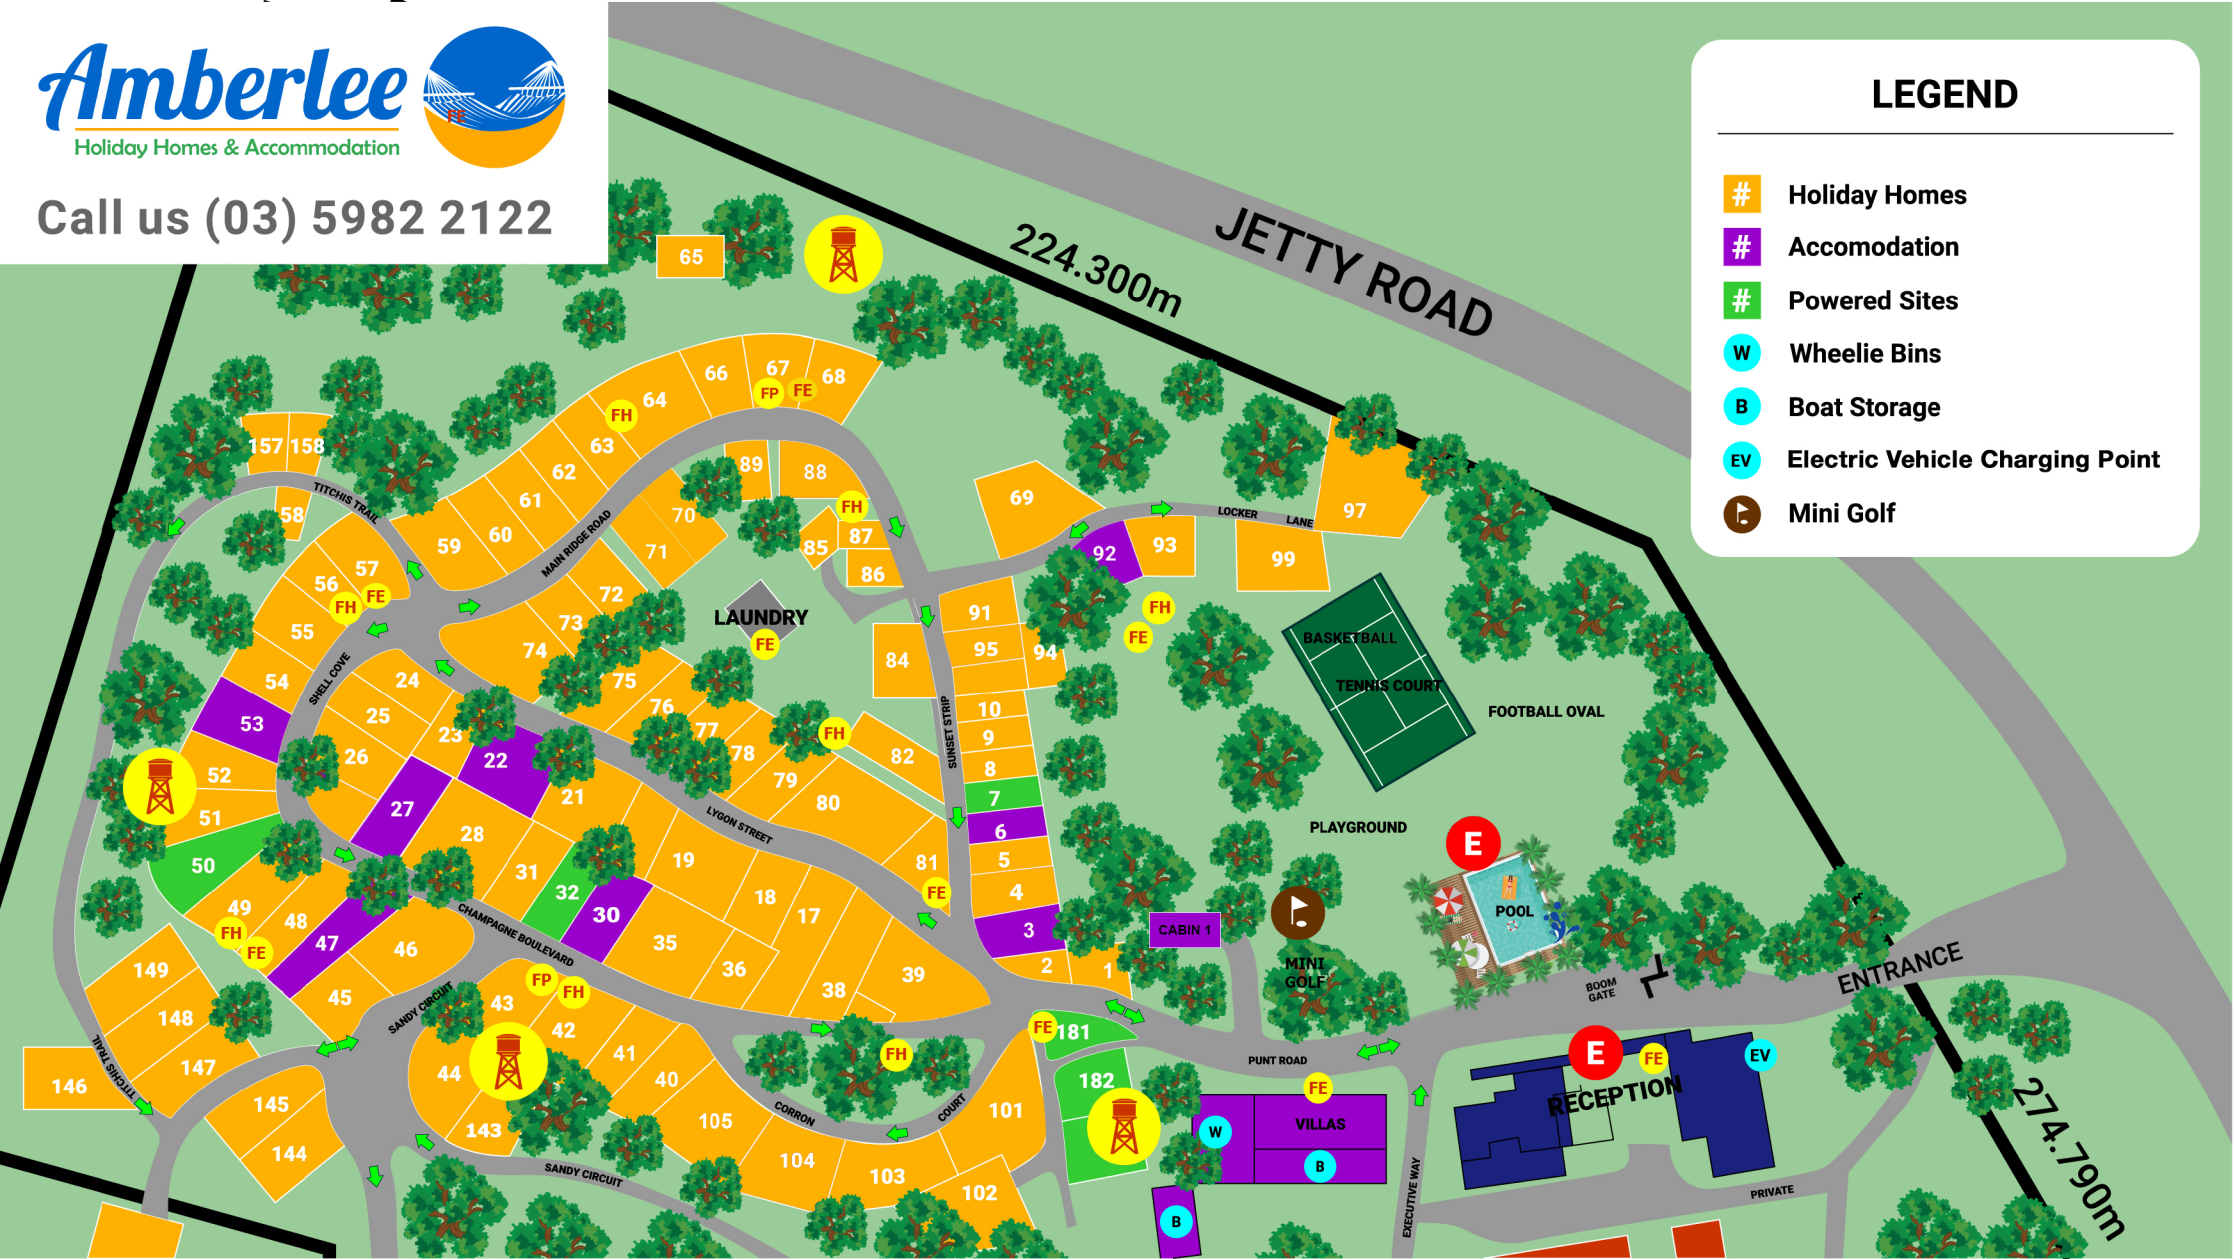

LEGEND

- # Holiday Homes
- # Accommodation
- # Powered Sites
- W Wheelie Bins
- B Boat Storage
- EV Electric Vehicle Charging Point
- Mini Golf

- E** Emergency Assembly Point
- FP** Fire Plug
- W** Fire Water Tank
- FE** Fire Extinguisher
- FH** Fire Hose